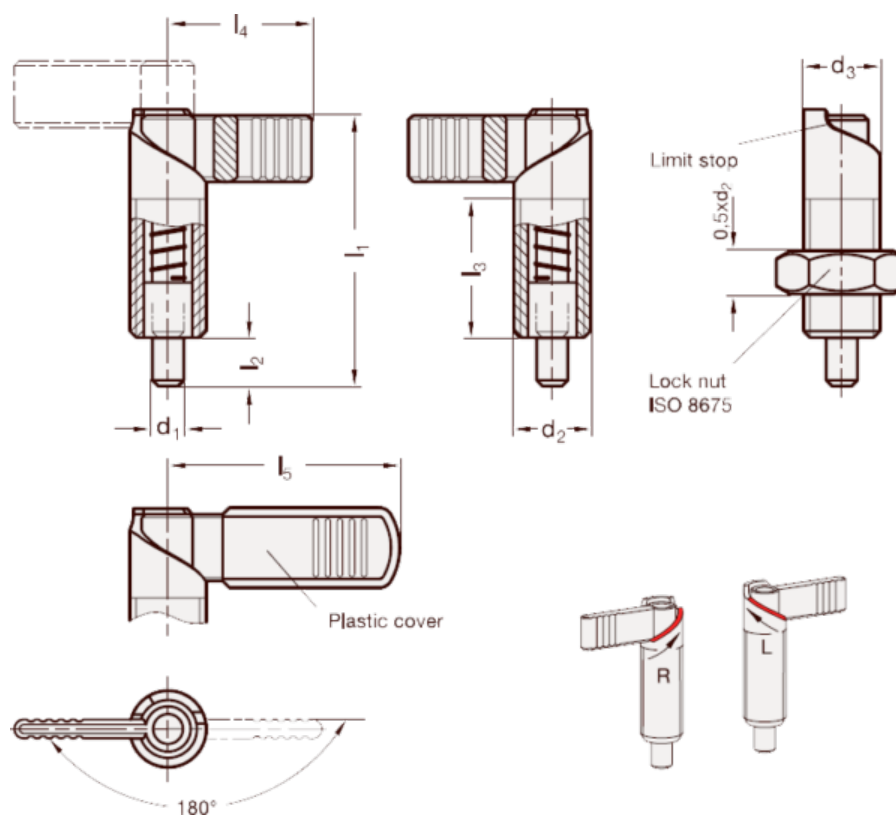

Data Sheet

Article number: 207218M1615LB

Description:

E+G indexing plungers

Note:

GN 721-8-M16x1,5-LB

Measures

d1 = 8

d2 = M16x1.5

d3 = 16

l1 = 56

l2 = 10

l3 = 30

l4 = 32

l5 = 42

Weight in (g) = 67